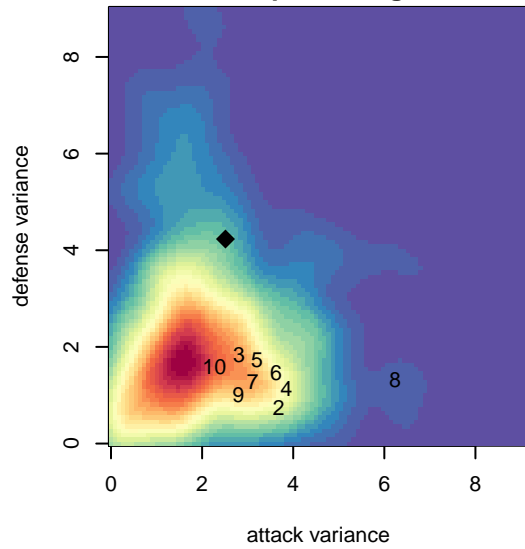

Seattle Celtic Black B04

Seattle Celtic
 Seattle, WA
 B04 total strength=715
 attack=1.28 defense=0.43
 fall league = PSPL Copa 1 – West U14
 spr league = Spr PSPL – '04 Copa 1 – West U1

alt names used:
 Seattle Celtic B04 Black
 Seattle Celtic B04 Black

Venues played:
 2017 PSPL Copa 1 – West U14
 2017 Spr PSPL – '04 Copa 1 – West U14

**attack and defense variance (black dot)
relative to other teams
and top 10 in region**

**attack and defense rating
relative to others at age
and all opponents in last 13 months**