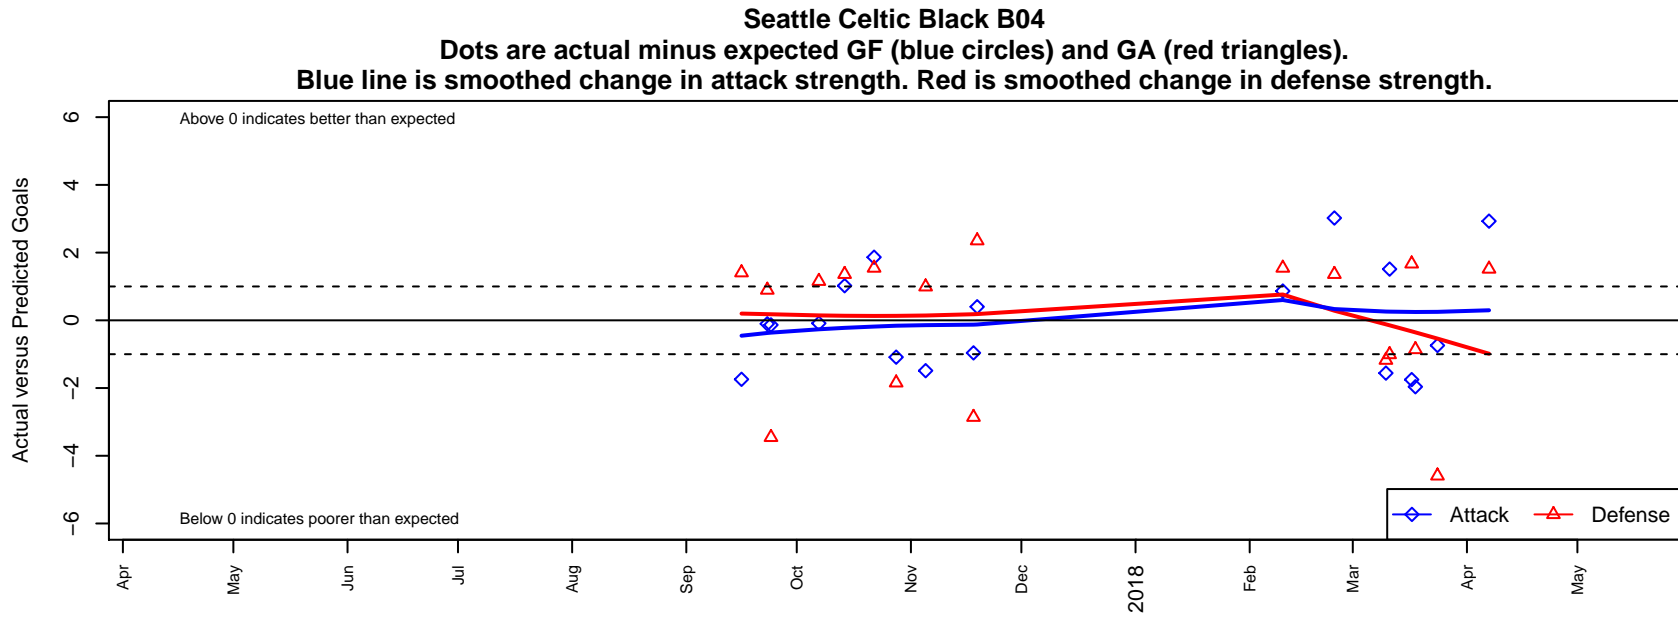

Seattle Celtic Black B04

Seattle Celtic
 Seattle, WA
 B04 total strength=715
 attack=1.28 defense=0.43
 fall league = PSPL Copa 1 – West U14
 spr league = Spr PSPL – '04 Copa 1 – West U1

alt names used:
 Seattle Celtic B04 Black
 Seattle Celtic B04 Black

Venues played:
 2017 PSPL Copa 1 – West U14
 2017 Spr PSPL – '04 Copa 1 – West U14

**attack and defense variance (black dot)
relative to other teams
and top 10 in region**

**attack and defense rating
relative to others at age
and all opponents in last 13 months**