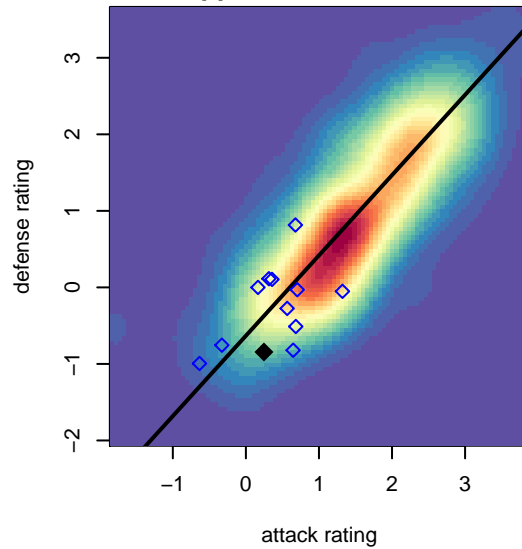

**attack and defense rating
relative to others at age
and all opponents in last 13 months**