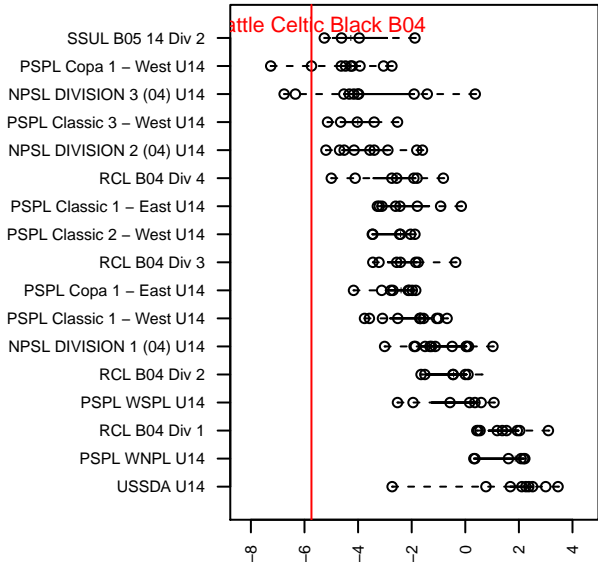

Seattle Celtic Black B04

Seattle Celtic
 Seattle, WA
 B04 total strength=715
 attack=1.28 defense=0.43
 fall league = PSPL Copa 1 – West U14
 spr league = Spr PSPL – '04 Copa 1 – West U1

alt names used:
 Seattle Celtic B04 Black
 Seattle Celtic B04 Black

Venues played:
 2017 PSPL Copa 1 – West U14
 2017 Spr PSPL – '04 Copa 1 – West U14

**attack and defense variance (black dot)
relative to other teams
and top 10 in region**

**attack and defense rating
relative to others at age
and all opponents in last 13 months**